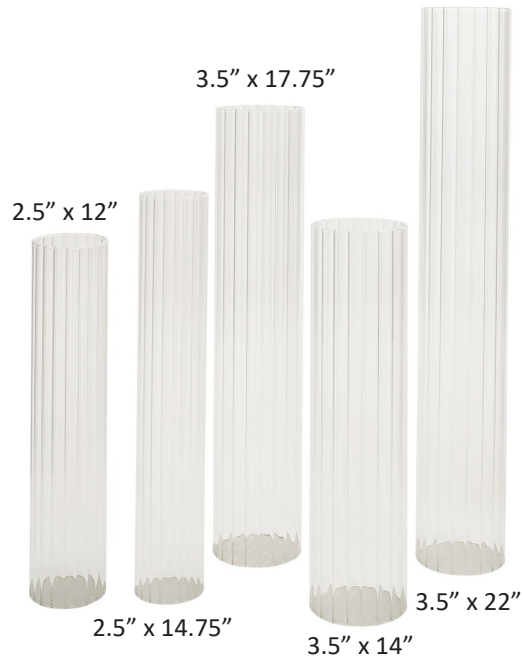

04580700 • 3" x 3" x 8"
Cs4
15% SAVINGS!

3" x 3" x 3"

3" x 3" x 8"

3" x 3" x 10"

Flirt Bowl ^{GW}
 04332000 • 8" x 5.5"
Each
15% SAVINGS!

Picante Vase
 04336700 • 4" x 3" x 5.5"
Cs12
15% SAVINGS!

04336800 • 4" x 3" x 8.5"
Cs4
15% SAVINGS!

4" x 3" x 5.5" 4" x 3" x 8.5"

Optic Glass Sleeve

Clear

003232000	003232300
2.5" x 12"	3.5" x 17.75"
Pk2	Each

003232100	003232400
2.5" x 14.75"	3.5" x 22"
Pk2	Each

003232200
3.5" x 14"
Each

Chimney Tube

Clear