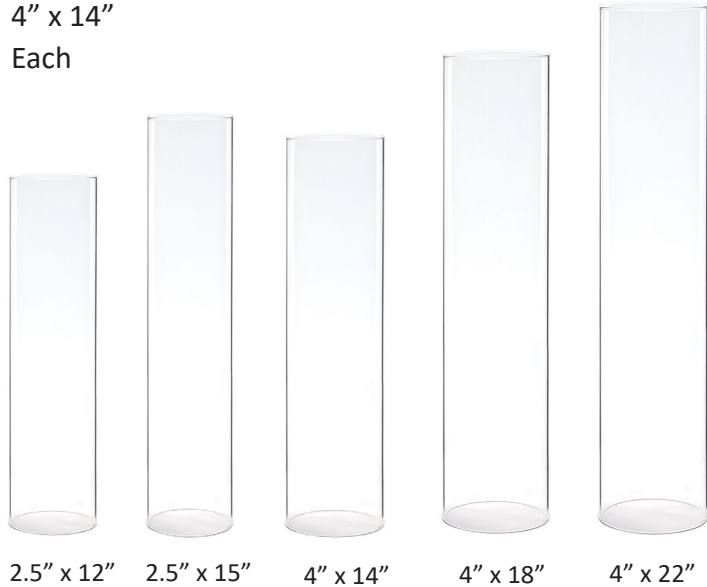

Chimney Tube

Clear

003230500	003230800
2.5" x 12"	4" x 18"
Each	Each

003230600	003230900
2.5" x 15"	4" x 22"
Each	Each

003230700
4" x 14"
Each