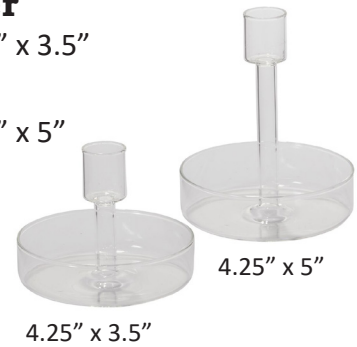

**Adeline
Candleholder**

003233000 • 4.25" x 3.5"
Each
003233100 • 4.25" x 5"
Each